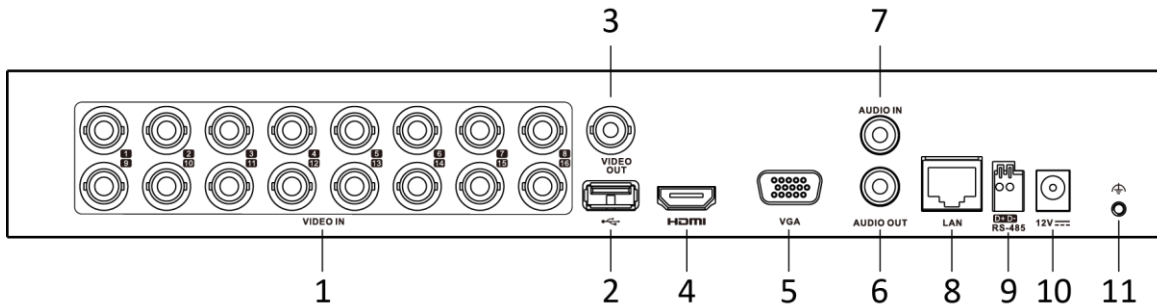

Physical Interface

*: The rear panel of iDS-7204HQHI-M1/FA provides 4 video input interfaces. The rear panel of iDS-7208HQHI-M1/FA provides 8 video input interfaces.

No.	Description	No.	Description
1	VIDEO IN	7	AUDIO IN, RCA connector
2	USB interface	8	LAN network interface
3	VIDEO OUT	9	RS-485 serial interface
4	HDMI interface	10	12 VDC power input
5	VGA interface	11	GND
6	AUDIO OUT, RCA connector