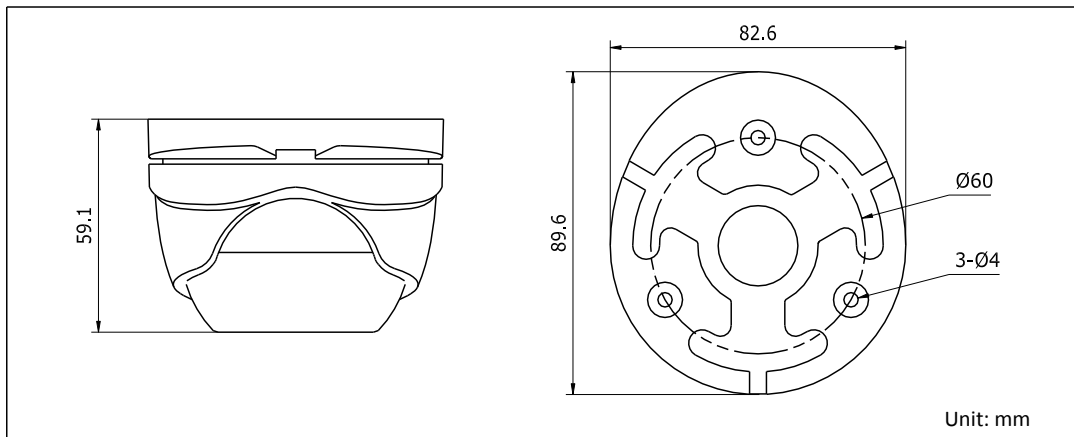

### Key Features

- 2 Megapixel high-performance CMOS
- Analog HD output, up to 1080P resolution
- True Day/Night, Smart IR
- Up to 20m IR distance
- IP66 weatherproof

### Specification

Model	DS-T203
Parameter	Turbo HD1080p IR Turret Camera
<b>Camera</b>	
Image Sensor	2MP CMOS Image Sensor
Signal System	PAL/NTSC
Effective Pixels	1920(H)*1080(V)
Min. Illumination	0.01 Lux @ (F1.2,AGC ON),0 Lux with IR
Shutter Time	1/25(1/30) s to 1/50,000 s
Lens	2.8mm, 3.6mm, 6mm optional Angle of View: 103°(2.8mm), 82.2°(3.6mm), 54°(6mm)
Lens Mount	M12
Angle Adjustment	Pan: 0 - 360°, Tilt: 0 - 75°, Rotation: 0 - 360°
Day & Night	ICR
Synchronization	Internal synchronization
Video Frame Rate	1080p@25fps/1080p@30fps
HD Video Output	1 Analog HD output
S/N Ratio	> 62dB
<b>General</b>	
Working	-40 °C - 60 °C (-40 °F - 140 °F)

Temperature/Humidity	Humidity 90% or less (non-condensing)
Power Supply	12V DC±15%
Power Consumption	Max. 4W
Weather Proof Ratings	IP66
IR Range	Up to 20m
Dimension	89.6 × 59.1 mm (3.53" × 2.33")
Weight	400g (0.88 lb)

## Dimension