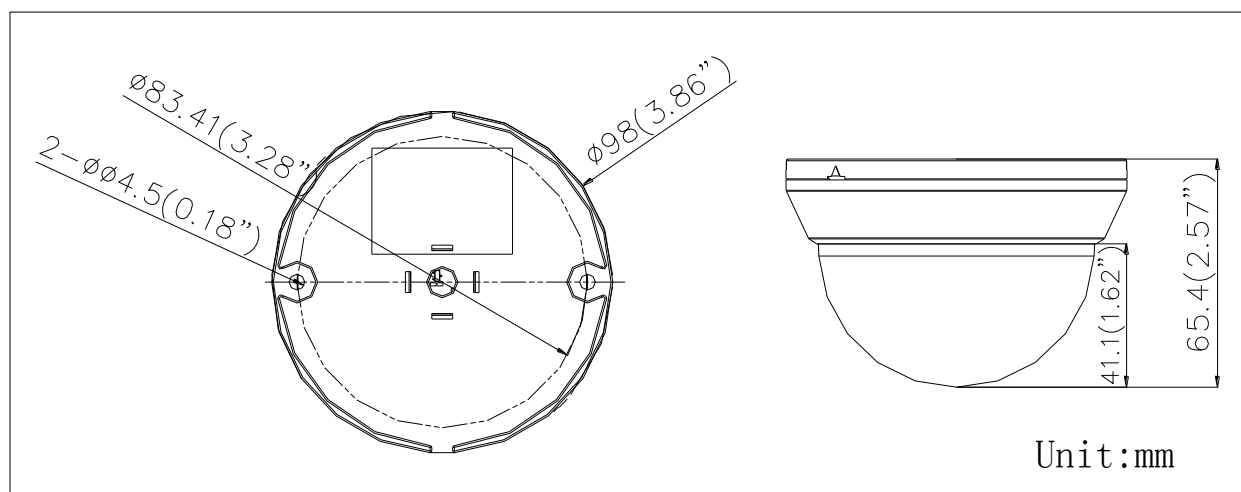

Temperature/Humidity	Humidity 90% or less (non-condensing)
Power Supply	12V DC±15%
Power Consumption	Max. 4W
IR Range	Up to 20m
Dimension	Φ 98 x 65.4 mm (φ 3.86" x 2.57")
Weight	130 g (0.29 lb)

Order Model

DS-T201

Dimension

Accessory