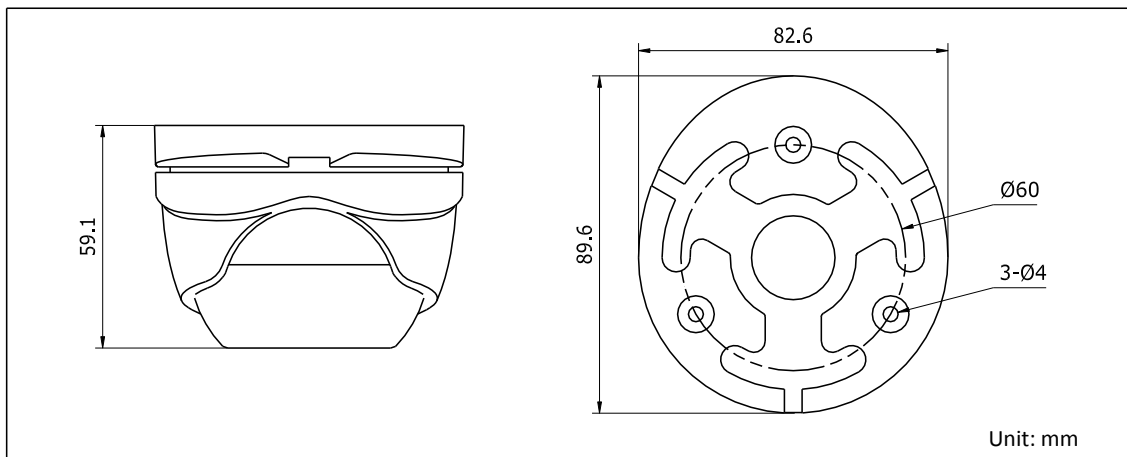

### Key Features

- 1.0 Megapixel high-performance CMOS
- Analog HD output, up to 720P resolution
- True Day/Night
- DNR, Smart IR
- Up to 20m IR distance
- IP66 weatherproof

### Specification

Model	DS-T103
Parameter	Turbo HD720p IR Turret Camera
<b>Camera</b>	
Image Sensor	1MP CMOS Image Sensor
Effective Pixels	1296(H)*732(V)
Min. Illumination	0.1 Lux @(F1.2,AGC ON), 0 Lux with IR
Shutter Time	1/25(1/30) s to 1/50,000 s
Lens	3.6mm (2.8mm, 6mm optional)
	Angle of View: 70.9°(3.6mm), 92°(2.8mm), 56.7°(6mm)
Lens Mount	M12
Angle Adjustment	Pan: 0 - 360°, Tilt: 0 - 75°, Rotation: 0 - 360°
Day & Night	ICR
Synchronization	Internal synchronization
Video Frame Rate	720p@25fps/720p@30fps
HD Video Output	1 Analog HD output
S/N Ratio	> 62dB
<b>General</b>	
Working	-40 °C - 60 °C (-40 °F - 140 °F)

Temperature/Humidity	Humidity 90% or less (non-condensing)
Power Supply	12V DC $\pm$ 15%
Power Consumption	Max. 4W
Weather Proof Ratings	IP66
IR Range	Up to 20m
Dimension	89.6 $\times$ 59.1 mm (3.53" $\times$ 2.33")
Weight	400g (0.88 lb)

## Dimension