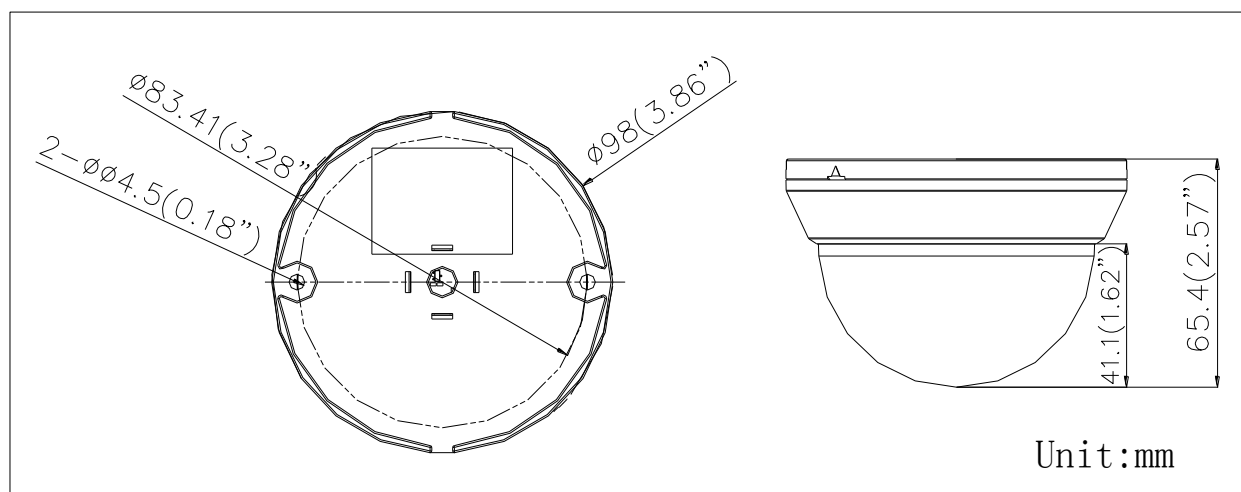

Temperature/Humidity	Humidity 90% or less (non-condensing)
Power Supply	12V DC $\pm$ 15%
Power Consumption	Max. 4W
IR Range	Up to 20m
Dimension	Φ 98 x 65.4 mm (ϕ 3.86" x 2.57")
Weight	130g (0.29 lb)

Order Model

DS-T101

Dimension

Accessory